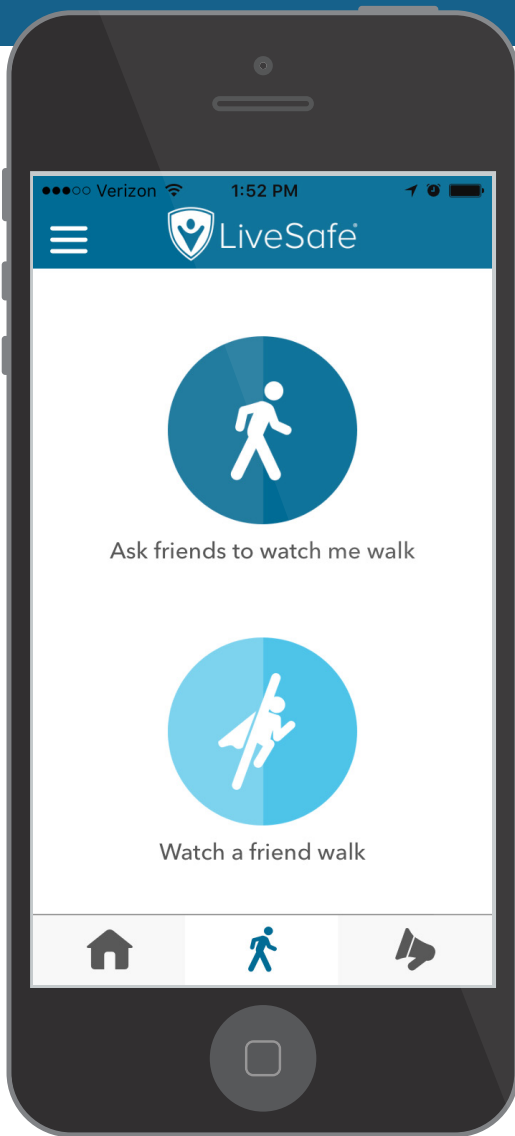

Walk your friends home with SafeWalk

- A feature of the LiveSafe App -

Invite friends and family to see your location on a map.

Give them peace of mind by letting them know when you make it to your destination safely.

Once you invite a friend, you can chat with them while you walk.

Let them know if you see something suspicious or just chat about your day.

Call 911 directly from the app if you see something suspicious.

Safety personnel will immediately know your location and can send help.