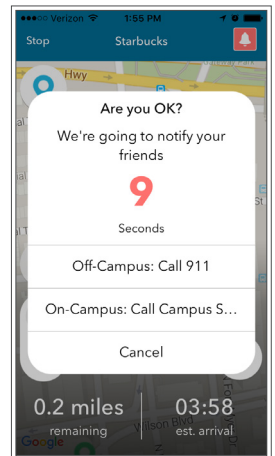

Walk your friends home with SafeWalk

- A feature of the LiveSafe App -

Invite friends and family to see your location on a map.

Give them peace of mind by letting them know when you make it to your destination safely.

Once you invite a friend, you can chat with them while you walk.

Let them know if you see something suspicious or just chat about your day.

Call 911 directly from the app if you see something suspicious.

Safety personnel will immediately know your location and can send help.