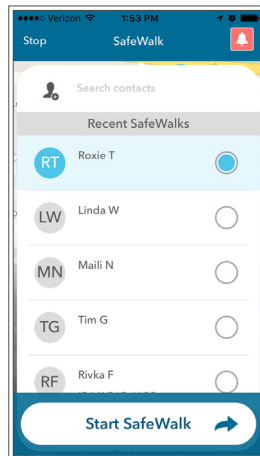

Walk your friends home with SafeWalk

- A feature of the LiveSafe App -

Invite friends and family to see your location on a map.

Give them peace of mind by letting them know when you make it to your destination safely.

Once you invite a friend, you can chat with them while you walk.

Let them know if you see something suspicious or just chat about your day.

Call 911 directly from the app if you see something suspicious.

Safety personnel will immediately know your location and can send help.