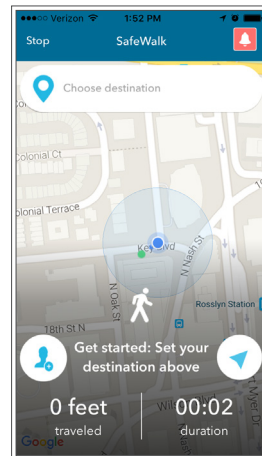

Walk your friends home with SafeWalk

- A feature of the LiveSafe App -

Invite friends and family to see your location on a map.

Give them peace of mind by letting them know when you make it to your destination safely.

Once you invite a friend, you can chat with them while you walk.

Let them know if you see something suspicious or just chat about your day.

Call 911 directly from the app if you see something suspicious.

Safety personnel will immediately know your location and can send help.