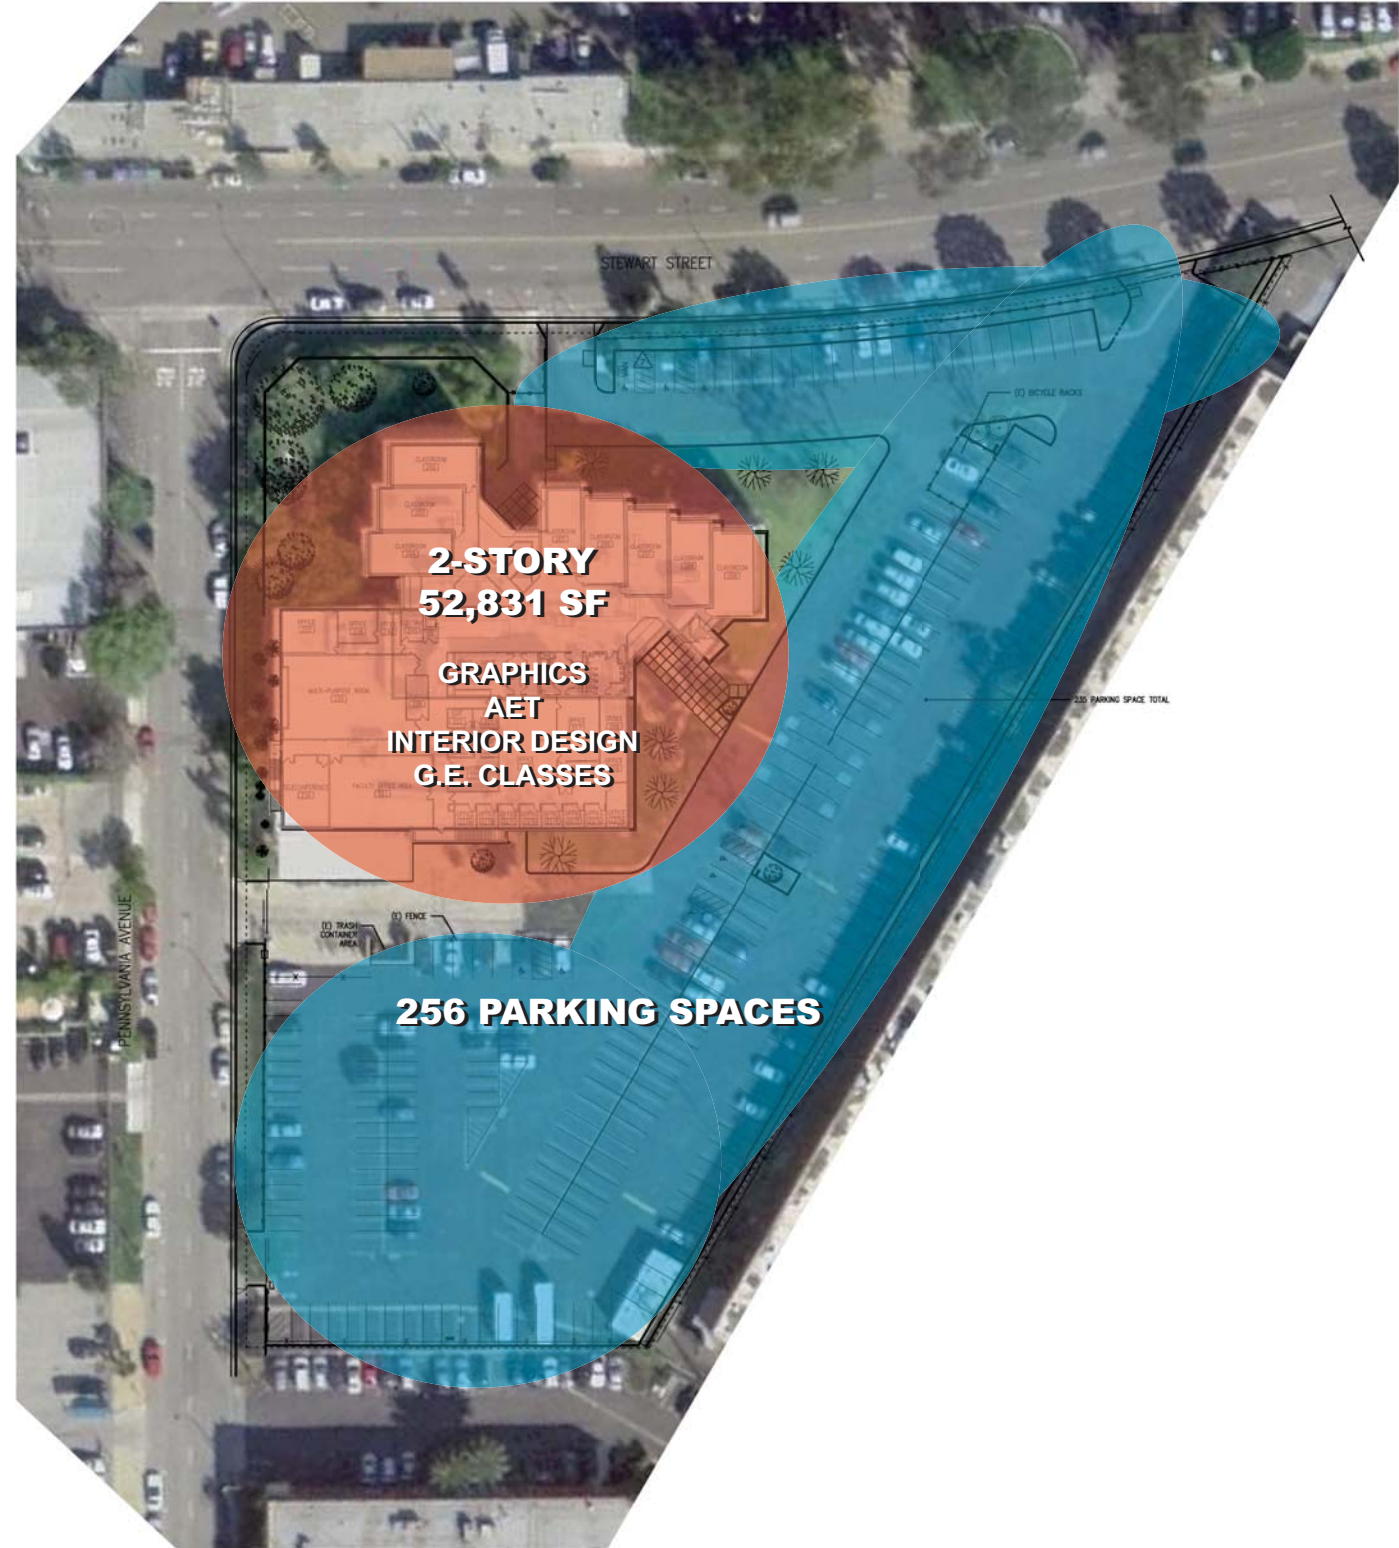

MADISON CAMPUS

ACADEMY OF ENTERTAINMENT AND TECHNOLOGY CAMPUS

SANTA MONICA CAMPUSES SITE PLAN

SANTA MONICA COLLEGE EXISTING CONDITIONS & CURRENT CONSTRUCTION PLANS
CITY OF SANTA MONICA

© WWCOT 2004 F:\projects\050002-00\sa-sd\design\conceptual design\satellite campuses\madison & entertainment.dwg