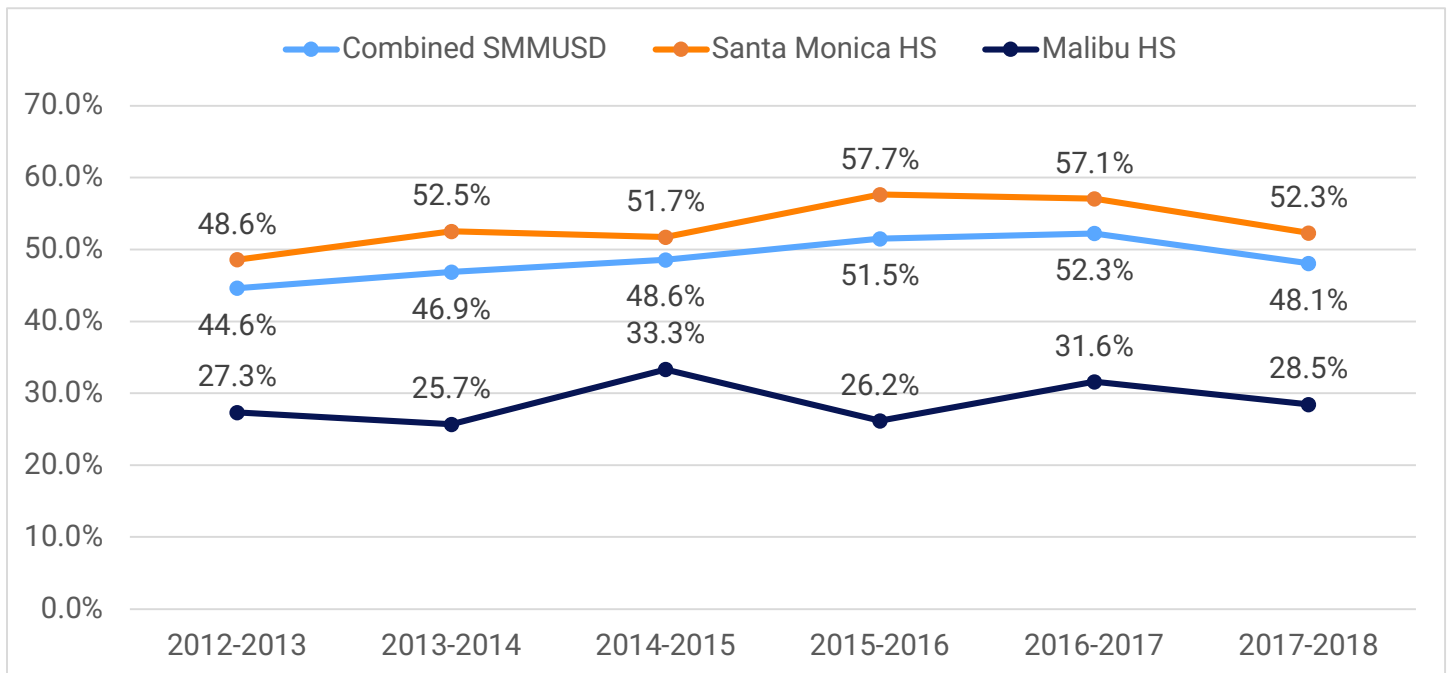

1.17 Percentage of SMMUSD Graduates Enrolled at SMC Within Four Years of Graduating High School

Description: Among all high school graduates in the Santa Monica-Malibu Unified School District (SMMUSD) in a selected year, the percentage who enrolled in at least one course at SMC within four years after graduating high school.

Source:

- **Numerator:** Number of first-time in college students who graduated from Santa Monica High School or Malibu High School in the specified year and enrolled in at least one course at SMC within four years after graduating.

SMC Office of Institutional Research

- **Denominator:** Count of graduates from Santa Monica High School or Malibu High School in the specified year.

[California Department of Education DataQuest](#)

Trend Across Years (1.17 SMMUSD Graduates Enrolled at SMC Within Four Years)

On average, about half of all graduates from Santa Monica and Malibu High Schools ended up enrolling in at least one course at SMC within four years of graduating high school. The percentage of graduates from Santa Monica High School who attend SMC is disproportionately higher than graduates from Malibu High School.