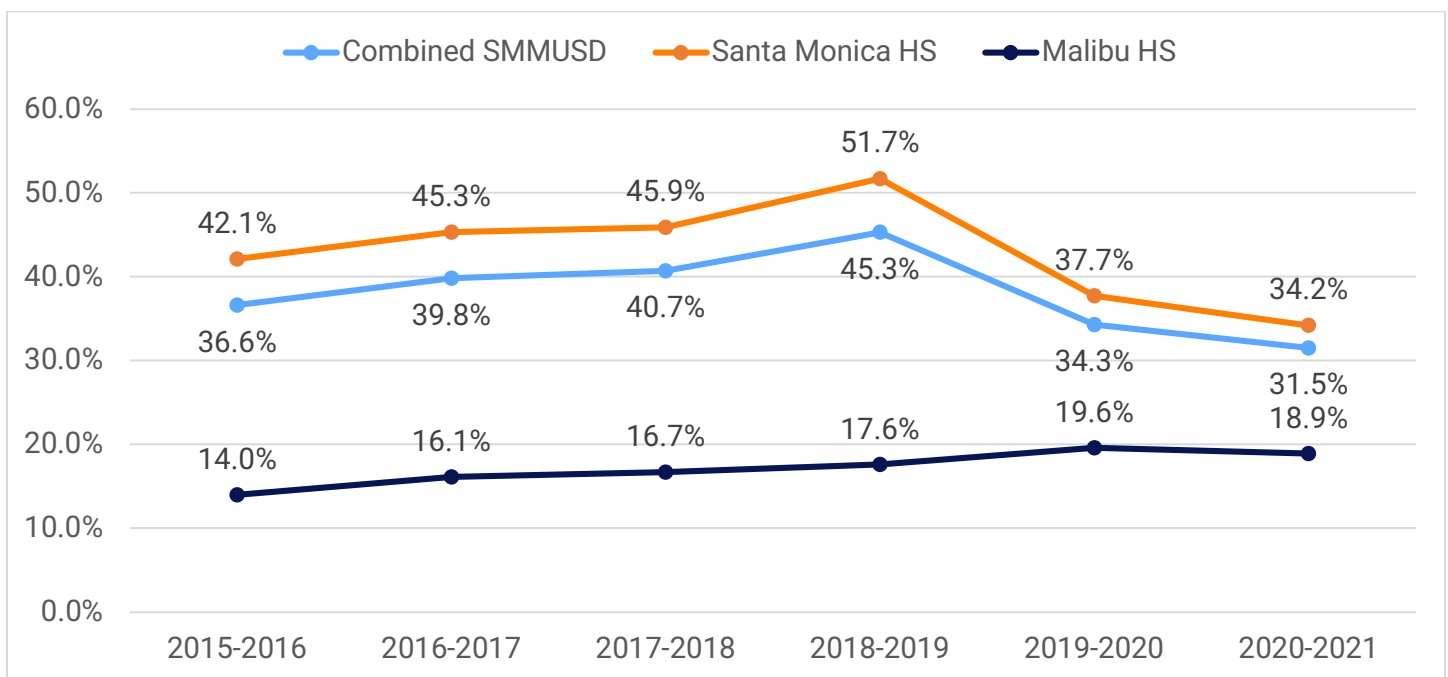

1.16 Percentage of SMMUSD Graduates Enrolled at SMC in First Year

Description: Among all high school graduates in the Santa Monica-Malibu Unified School District (SMMUSD) in a selected year, the percentage who enroll in at least one course at SMC in the subsequent year. For example, the SMC course enrollments of high school seniors who graduated in 2020-2021 were tracked through end of 2021-2022.

Source:

- **Numerator:** Number of first-time in college students who graduated from Santa Monica High School or Malibu High School in the specified year and enrolled in at least one course at SMC in the year after high school graduation year.

SMC Office of Institutional Research

- **Denominator:** Count of graduates from Santa Monica High School or Malibu High School in the specified year.

[California Department of Education DataQuest](#)

Trend Across Years (1.16 SMMUSD Graduates Enrolled at SMC in First Year)

Between 2015-2016 and 2018-2019, the percentage of SMMUSD graduates who enrolled at SMC in the year after graduation improved by 9%. However, the SMMUSD to SMC enrollment rate began to decline for students who graduated high school during the pandemic. Among high school seniors in 2020-2021 who graduated from SMMUSD, 31.5% enrolled in a course at SMC in the next year. Disproportionately more students who graduated from Santa Monica HS enrolled at SMC when compared to graduates from Malibu HS.