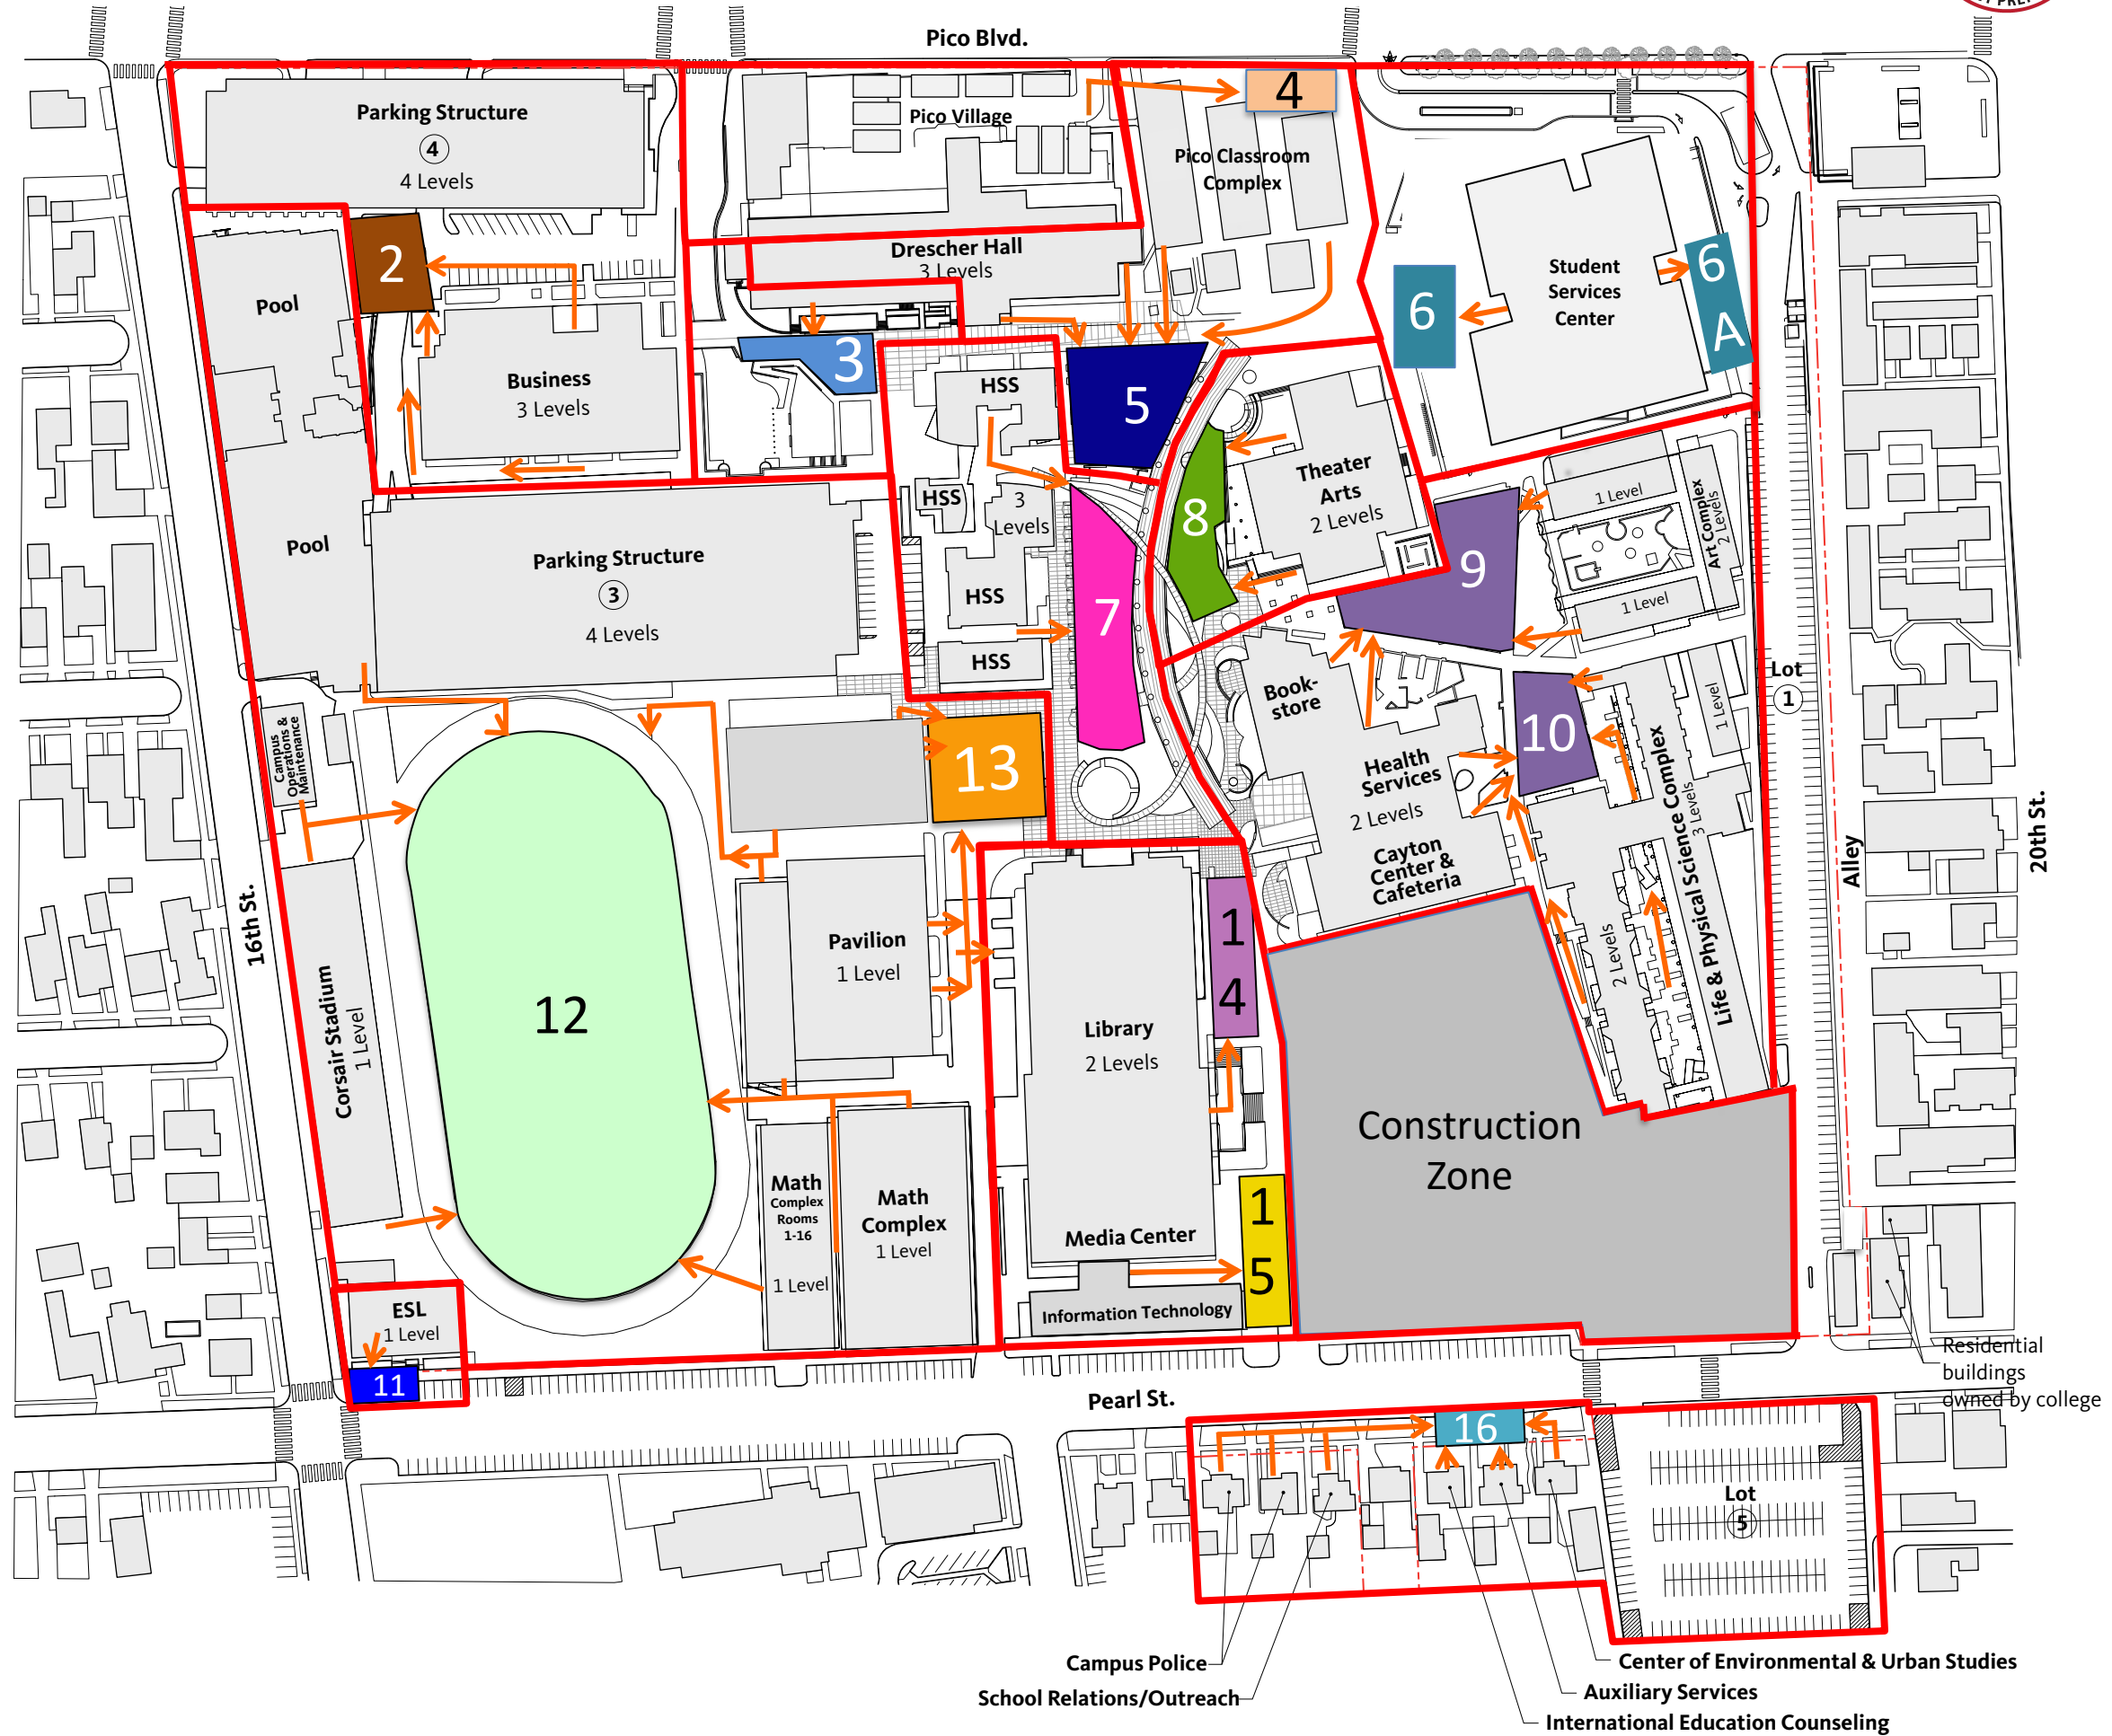

# Santa Monica College Main Campus Evacuation Areas

EVACUATION ROUTE  
 ZONES  
 ASSEMBLY AREAS

July 2021