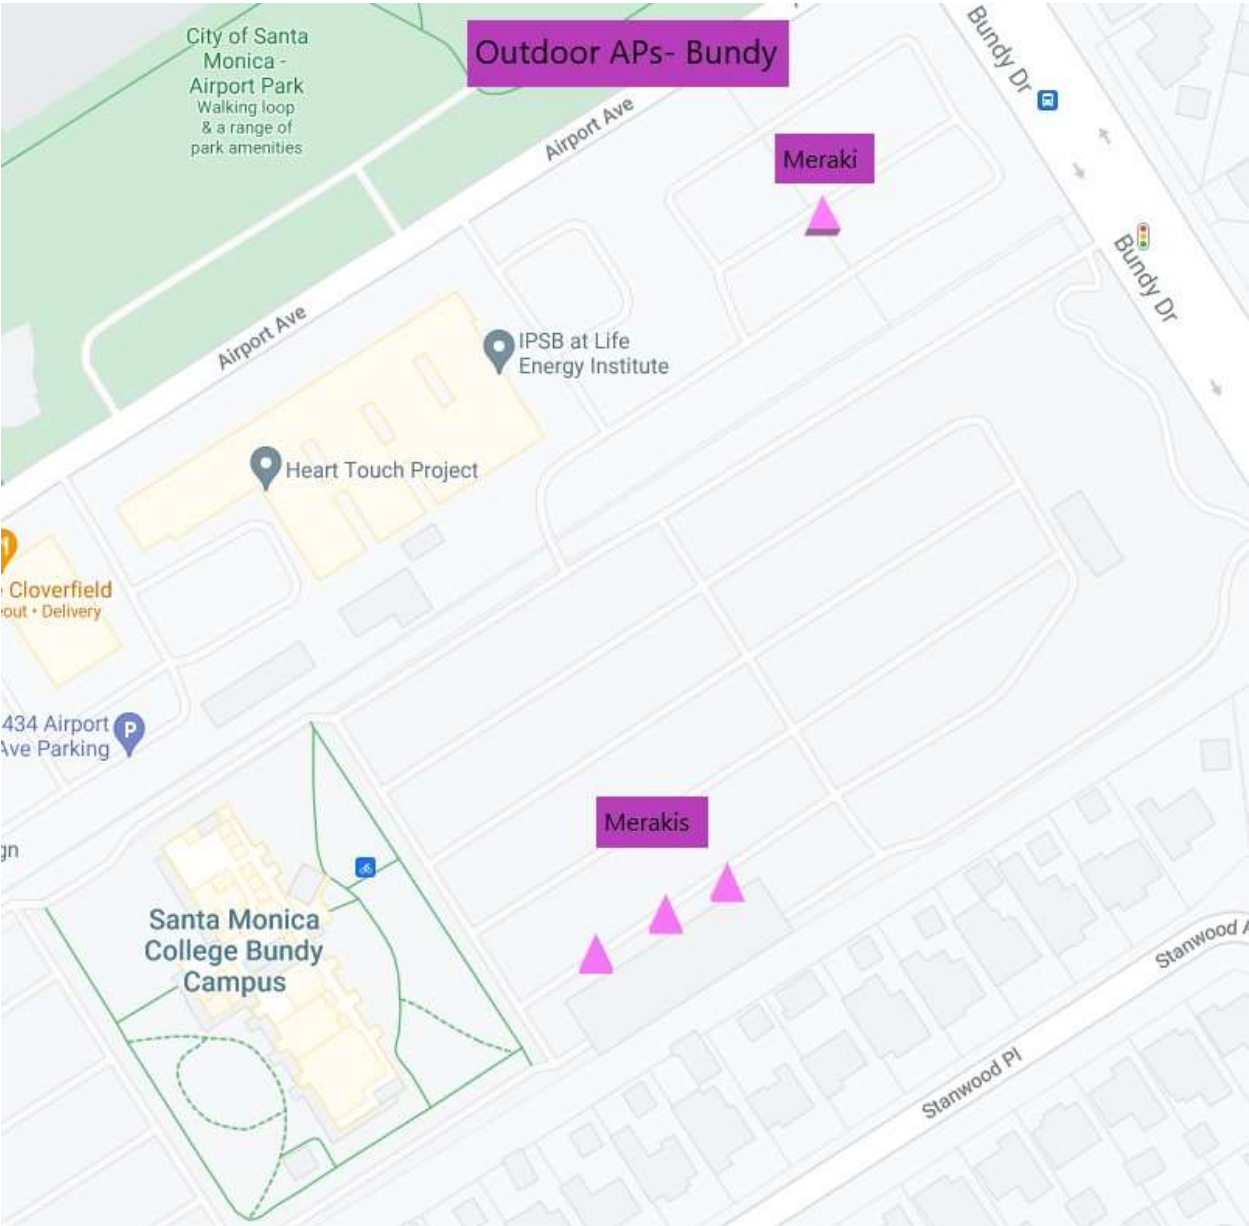

SMC

Outdoor WiFi Locations

Outdoor APs- CMD

130

Pennsylvania Ave

Stewart St

Stewart St

Santa Monica College

Center for Media and Design

2762

KCRW

Outdoor APs- ECLS. All Merakis

ida Mazatlán

Civic Center Dr

Civic Center

4th St

1802

4th St

Outdoor APs- PAC