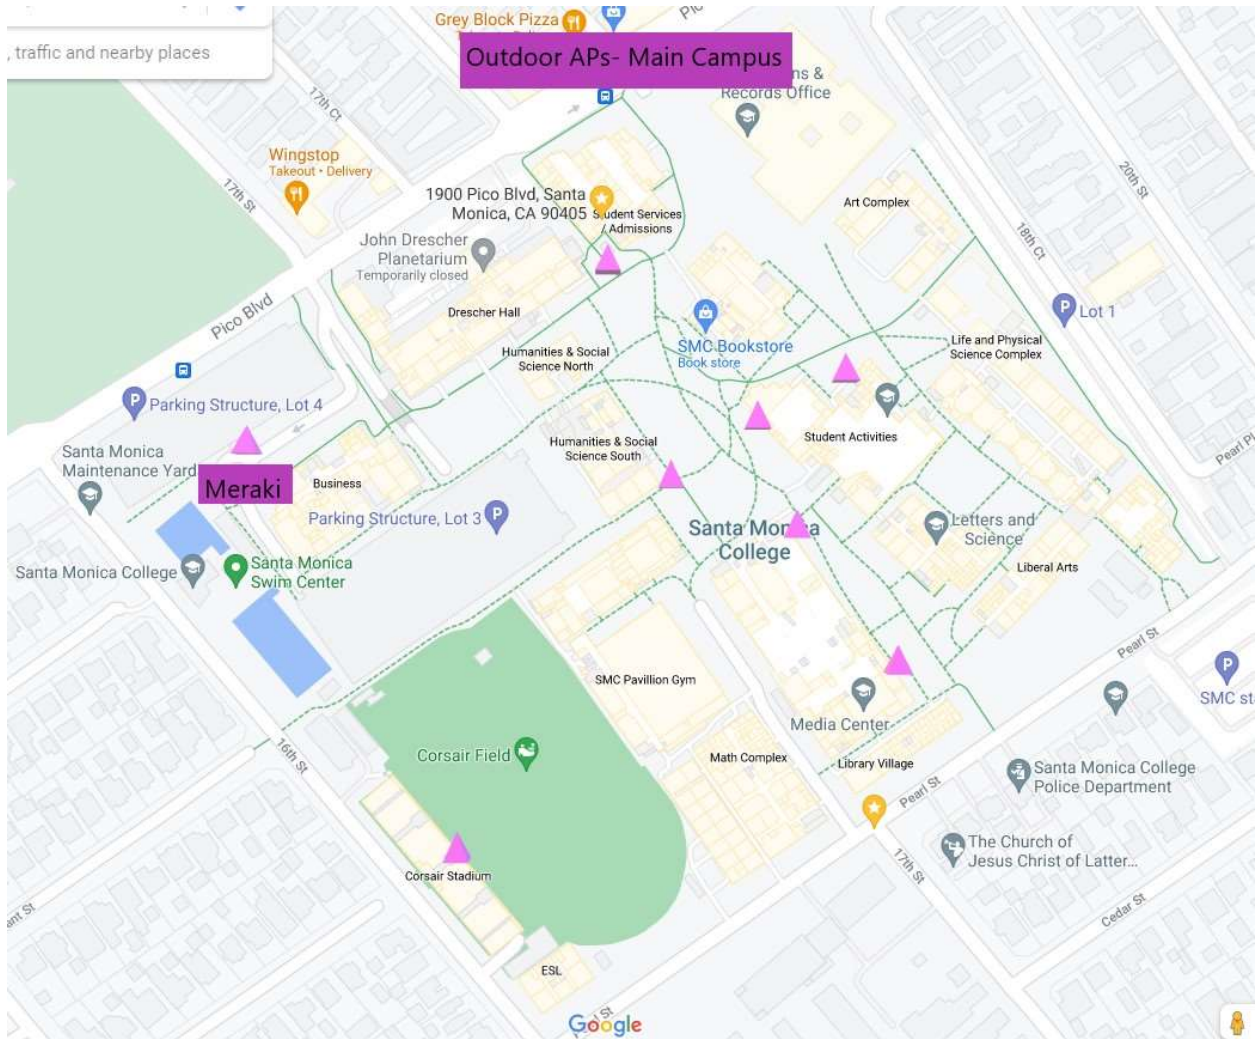

SMC

Outdoor WiFi Locations

Outdoor APs- CMD

130

Pennsylvania Ave

Stewart St

Stewart St

Santa Monica College

Center for Media and Design

2762

KCRW

Outdoor APs- ECLS. All Merakis

ida Mazatlán

Civic Center Dr

Civic Center

4th St

1802

4th St

Outdoor APs- PAC