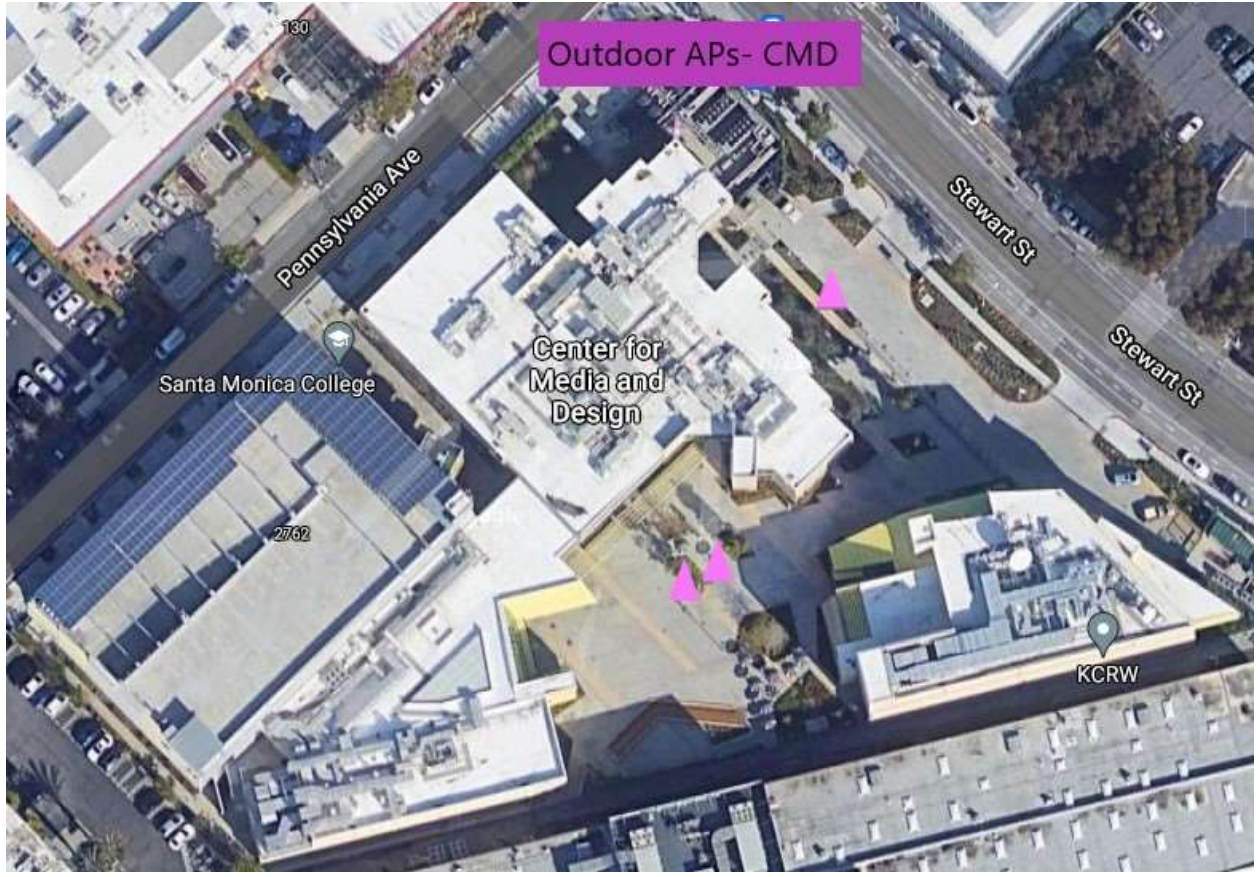

SMC

Outdoor WiFi Locations

Outdoor APs- CMD

130

Pennsylvania Ave

Stewart St

Stewart St

Santa Monica College

Center for Media and Design

2762

KCRW

Outdoor APs- ECLS. All Merakis

ida Mazatlán

Civic Center Dr

Civic Center

4th St

1802

4th St

Outdoor APs- PAC