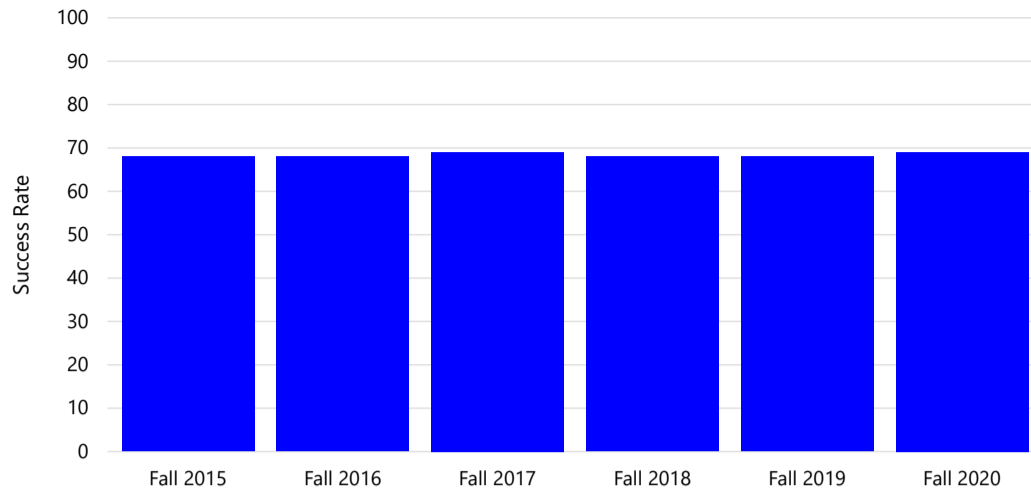

Hide Tree

- Santa Monica College
  - Departments A-E
  - Departments F-J
  - Departments K-O
  - Departments P-T

Multi-Unit Selection

DISPLAY

Patterns Stack Bars

Enable Multiple Filters in Results

MEASURES

- Success Rate
- Success Count
- Attempts

FILTER

- AB 705 CO-REQUISITE
- AGE
- COURSE CREDIT TYPE
- COURSE DISTANCE
- EDUCATION STATUS
- COURSE MODALITY
- DSPS
- DAY/EVENING STATUS
- EOPS
- EDUCATION GOAL
- EDUCATION LEVEL
- ENROLLMENT STATUS
- FINANCIAL AID STATUS
- FIRST GENERATION STATUS
- FOSTER YOUTH
- GENDER
- GRADE
- RACE/ETHNICITY
- RESIDENCE
- STUDENT AOI
- STUDENT CREDIT TYPE
- STUDENT DISTANCE ED
- UNIT LOAD
- VETERAN
- TERM RANGE

Course Success Rates

Measures: Success Rate and Success Count and Attempts

	Fall 2015			Fall 2016			Fall 2017			Fall 2018			Fall 2019	
	Success Rate	Success Count	Attempts	Success Rate	Success Count	Attempts	Success Rate	Success Count	Attempts	Success Rate	Success Count	Attempts	Success Rate	Success Count
Measures	68%	58,559	86,539	68%	58,541	86,429	69%	58,203	84,554	68%	57,278	83,681	68%	56,521

[Show change in values over time (adds an additional column at the far right edge of the table shown above)](#)

[Show percent change in values over time (adds an additional column at the far right edge of the table shown above)](#)

Credit Courses Only

Data loaded 16 AUG 2021 04:00 PM