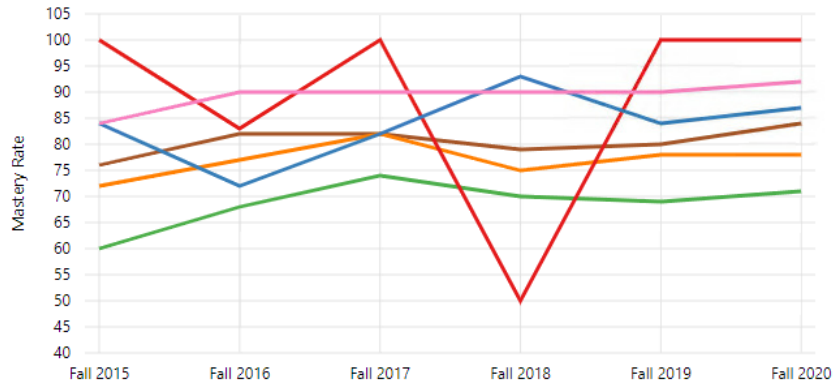

SLO Course Mastery Rate Data Dashboard

SANTA MONICA COLLEGE HI, LAWLER_HANNAH!

Hide Tree

- Santa Monica College
 - Departments A-E
 - Departments F-J
 - Health Sciences
 - History**
 - Departments K-O
 - Departments P-T
- Multi-Unit Selection

DISPLAY

Patterns

Enable Multiple Filters in Results

MEASURES

- Mastery Rate
- Successes
- Attempts

FILTER

- DSPS
- DAY/EVENING STATUS
- EOPS
- EDUCATION GOAL
- ENROLLMENT STATUS
- FINANCIAL AID STATUS
- FIRST GENERATION STATUS
- FOSTER YOUTH
- GENDER
 - Female
 - Male
 - Unreported

Course SLO

History Filtered for all courses in History department

Limits: Gender Male Race/Ethnicity Asian Black Latinx Pacific Is. Two or More White

Additional filters

Race/Ethnicity

Asian Black Latinx Pacific Is. Two or More White

Course SLO mastery rates
Success = mastered outcome
Attempts = number of assessments

Limits: Gender Male Race/Ethnicity Asian Black Latinx Pacific Is. Two or More White

Measures: Mastery Rate and Successes and Attempts