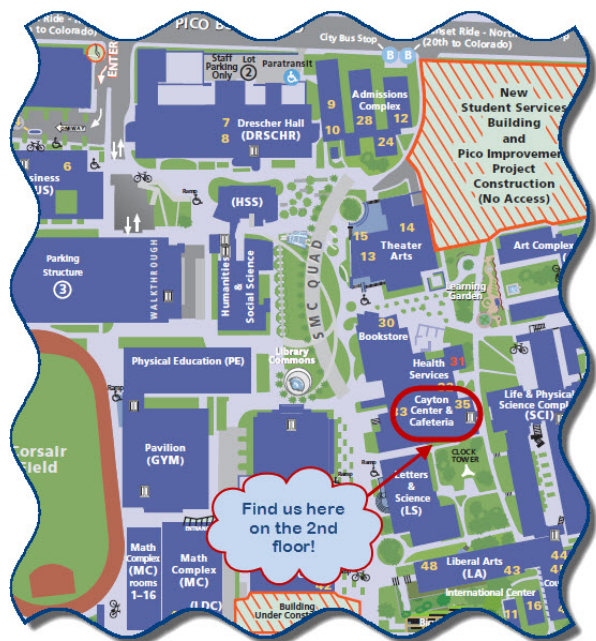

- [About Us](#)
- [Benefits](#)
- [Events](#)
- [Clubs](#)

Election Committee

Forms & Documents

Get Involved

Agendas & Minutes

Community Service Program

A.S. Office Map & District Master Calendar:

SANTA MONICA COMMUNITY COLLEGE DISTRICT CALENDAR 2012-2013